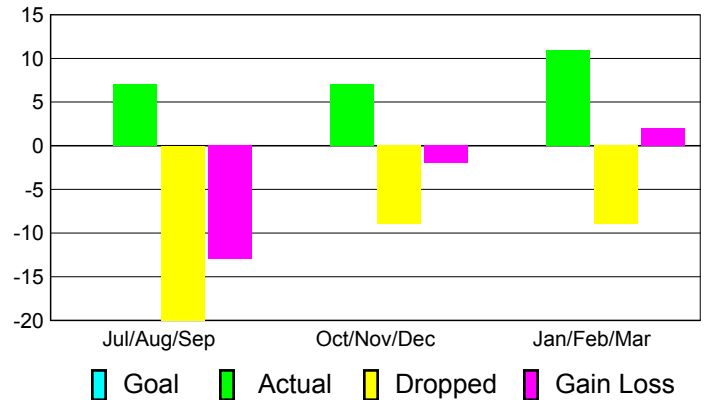

Membership Results 2010-2011

Goal, New, Dropped, Gain/Loss

Comparison of Membership Gain/Loss

Current Year Compared to the Previous Year