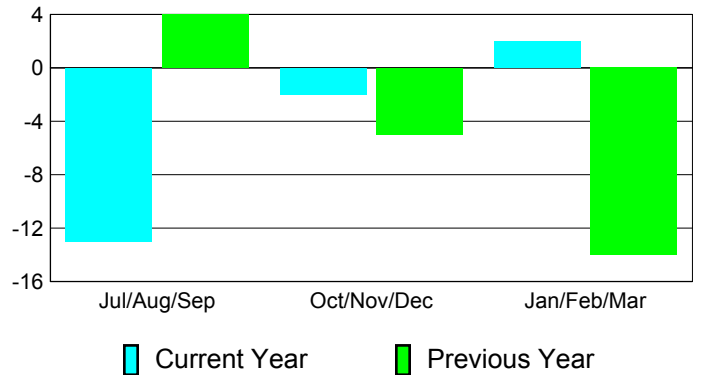

Membership Results
2010-2011

Membership
2009-2010

Month	Net Memb Goal	Actual New Memb	Actual Dropped Memb	Gain/Loss of Memb	Gain/Loss of Memb
Jul/Aug/Sep	0	7	-20	-13	4
Oct/Nov/Dec	0	7	-9	-2	-5
Jan/Feb/Mar	0	11	-9	2	-14
Totals	0	25	-38	-13	-15

Membership Results 2010-2011

Goal, New, Dropped, Gain/Loss

Comparison of Membership Gain/Loss

Current Year Compared to the Previous Year

Gender Comparison 2010-2011

Jul/Aug/Sep

Oct/Nov/Dec

Jan/Feb/Mar